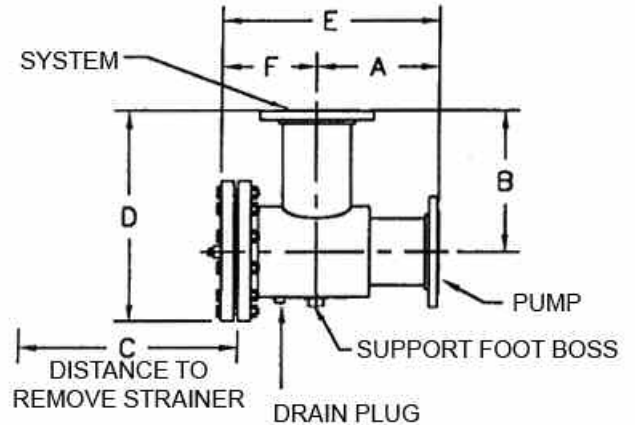

Large Sized Flow Diverters

Flow Diverters

- Carbon Steel Construction
- Space Saving Design
- Combines Strainer & 90° Elbow
- Back Pull Out Strainer
- Class 125/150 Flanged
- Stainless Steel Strainer
- 20 Mesh Stainless Startup Screen
- Straightening Vanes (Stainless Steel Material upon request)
- 175 PSI Pressure Rating
- Maximum Temperature 350° Degrees
- Larger Sizes upon Request
- Grooved Ends (available upon request)

Dimensions are subject to change without notice, please confirm actual dimensions with factory at time of order.

Dimensions

Model Number	System Connection	Pump Connection	A	B	C	D	E	F
FD1410	14"	10"	17"	17"	19 7/8"	29 1/2"	29 5/8"	12 5/8"
FD1412	14"	12"	17"	17"	19 7/8"	29 1/2"	29 5/8"	12 5/8"
FD1414	14"	14"	18"	18"	21 1/2"	31 3/4"	31 3/4"	13 3/4"
FD1610	16"	10"	18"	18"	21 1/2"	31 3/4"	31 3/4"	13 3/4"
FD1612	16"	12"	18"	18"	21 1/2"	31 3/4"	31 3/4"	13 3/4"
FD1614	16"	14"	18"	18"	21 1/2"	31 3/4"	31 3/4"	13 3/4"
FD1812	18"	12"	30"	27"	33.75"	43.00"	51.15"	21.15"
FD1814	18"	14"	30"	27"	33.75"	43.00"	51.15"	21.15"
FD2012	20"	12"	30"	27"	33.75"	43.00"	51.15"	21.15"
FD2014	20"	14"	30"	27"	33.75"	43.00"	51.15"	21.15"
FD2016	20"	16"	30"	27"	33.75"	43.00"	51.15"	21.15"
FD2020	20"	20"	30"	27"	33.75"	43.00"	51.15"	21.15"
FD2414	24"	14"	36.44"	28.75"	33.69"	48.13"	58.88"	22.44"
FD2416	24"	16"	36.44"	28.75"	33.69"	48.13"	58.88"	22.44"
FD2420	24"	20"	36.44"	28.75"	33.69"	48.13"	58.88"	22.44"